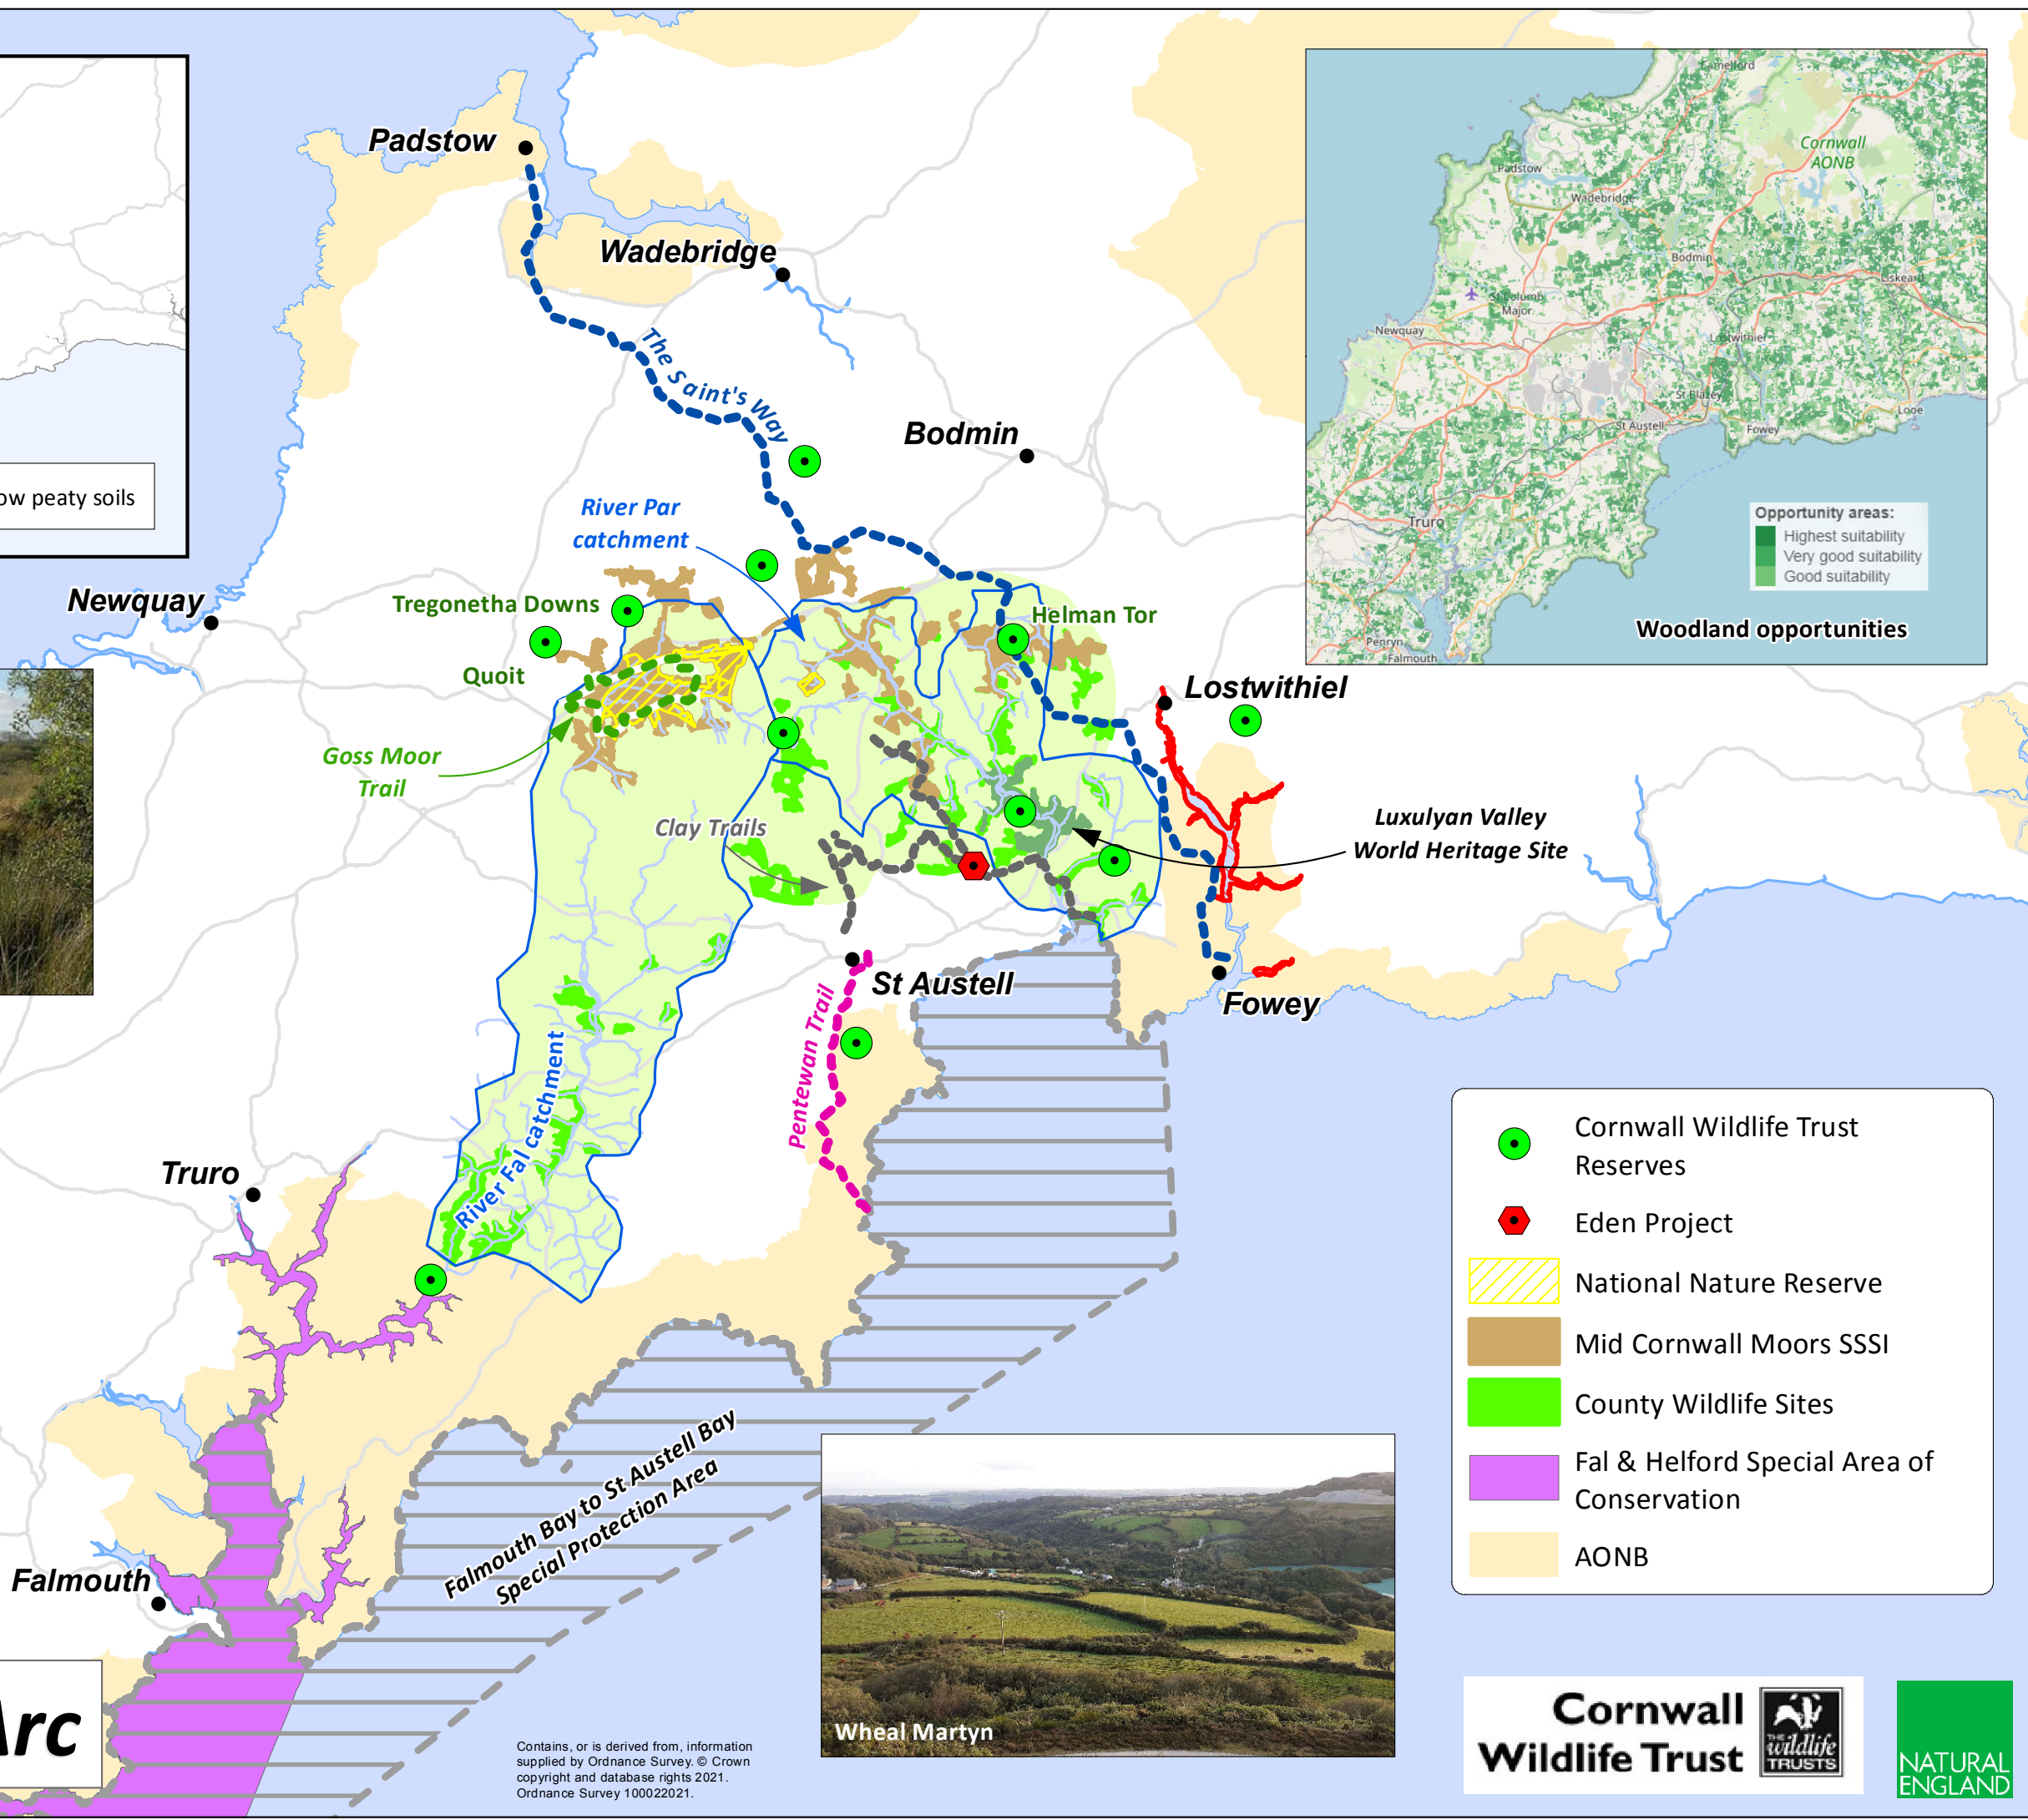

Wilder West Arc

- Cornwall Wildlife Trust Reserves
- Eden Project
- National Nature Reserve
- Mid Cornwall Moors SSSI
- County Wildlife Sites
- Fal & Helford Special Area of Conservation
- AONB

Contains, or is derived from, information supplied by Ordnance Survey. © Crown copyright and database rights 2021. Ordnance Survey 100022021.