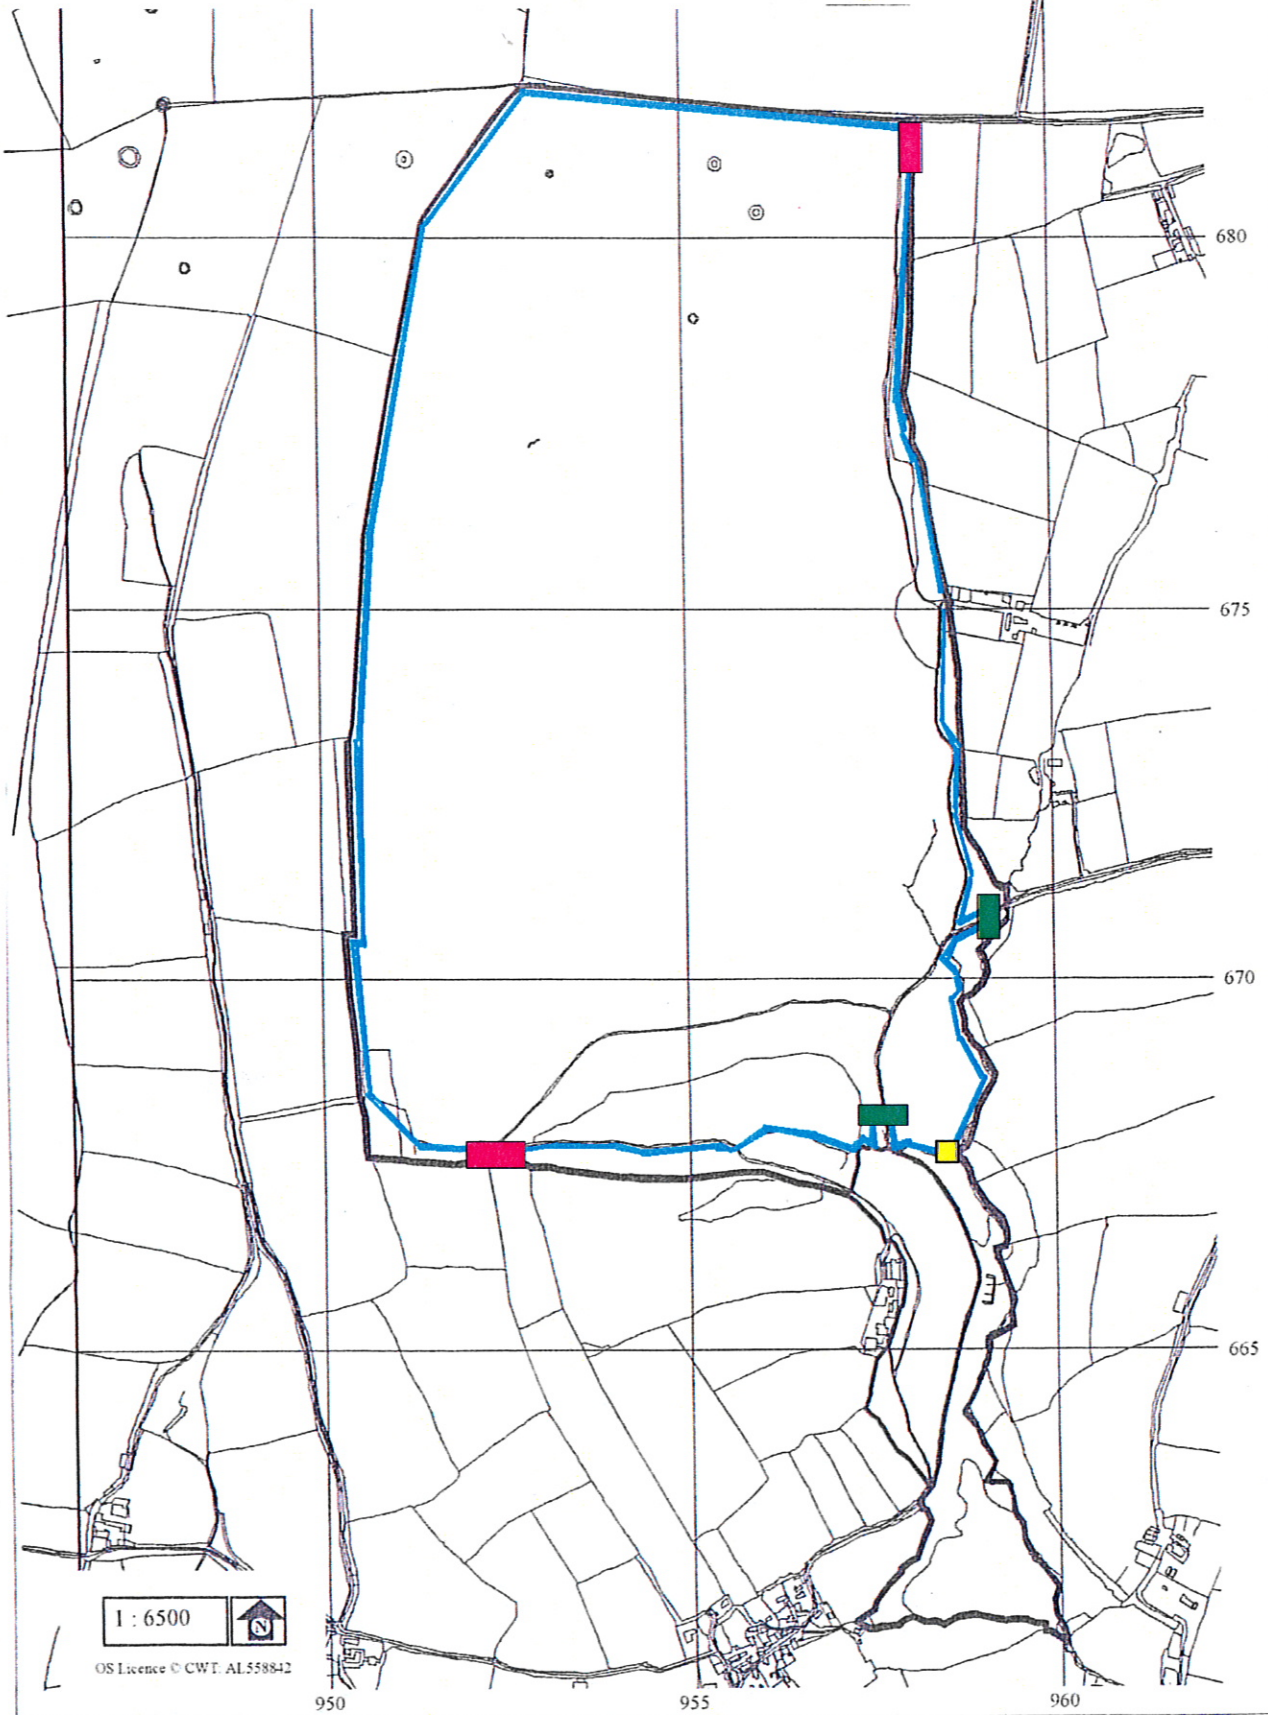

### Rosenannon Downs Proposed Locations of Features

-  = proposed new fencing
-  = proposed cattle grids
-  = proposed gates
-  = proposed style/kissing gate

1 : 6500 

OS Licence © CWT. AL558842

950

955

960